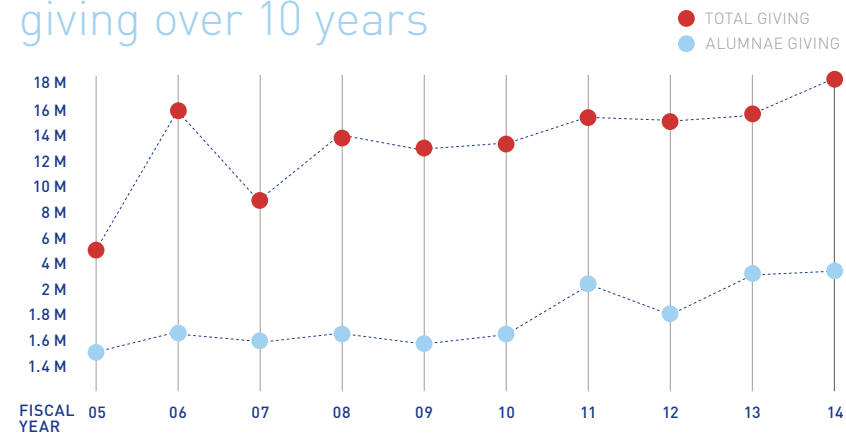

giving over 10 years