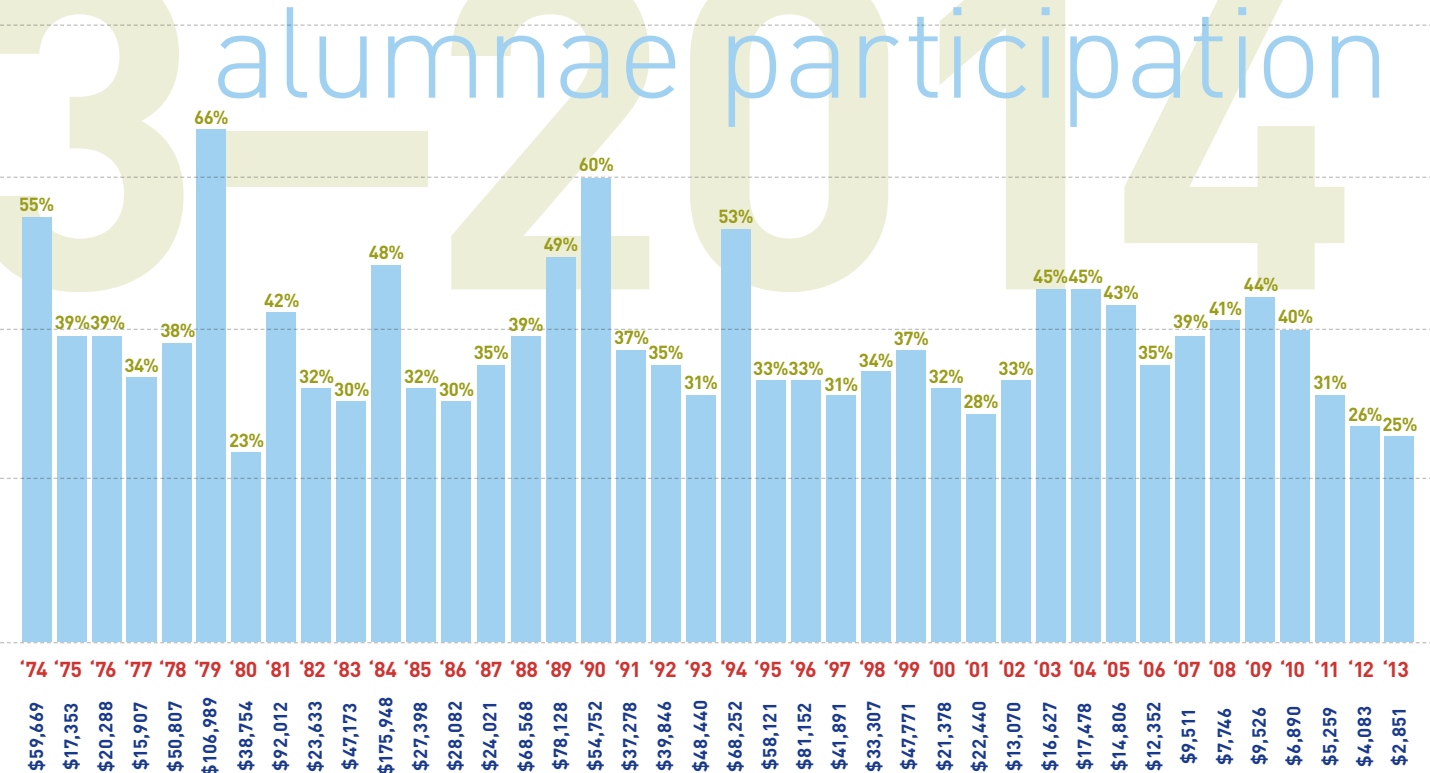

2013-2014 alumnae participation

donors by category

- Foundations 34%
- Trustees (Current) 23%
- Corporations 14%
- Alumnae 12%
- Friends 12%
- Organizations 4%
- Faculty, Staff, Parents and Students 1%