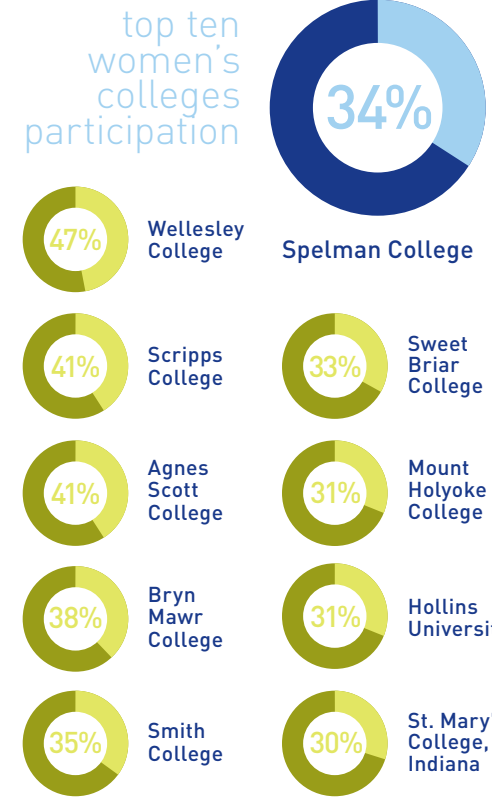

top ten women's colleges participation