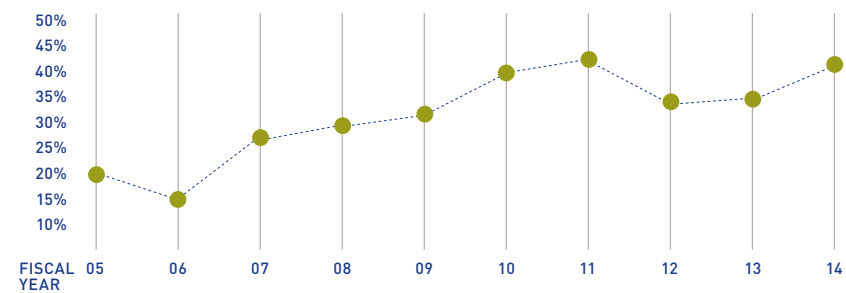

alumnae participation over 10 years

*AVERAGE OF 2012 AND 2013 ALUMNAE PARTICIPATION, U.S. NEWS & WORLD REPORT (most recent available)

Change. Means. Success.

The Campaign for Spelman College was an ambitious undertaking, the success of which will benefit young women for years to come. Surpassing the \$150 million goal to raise \$157.8 million allows the College to expand the impact of your giving. During the Campaign, supporters contributed \$53,160,481 for scholarships, \$45,050,312 for faculty and academic programs, \$28,673,127 for the annual fund, inclusive of in-kind gifts, and \$30,982,410 for campus environment.