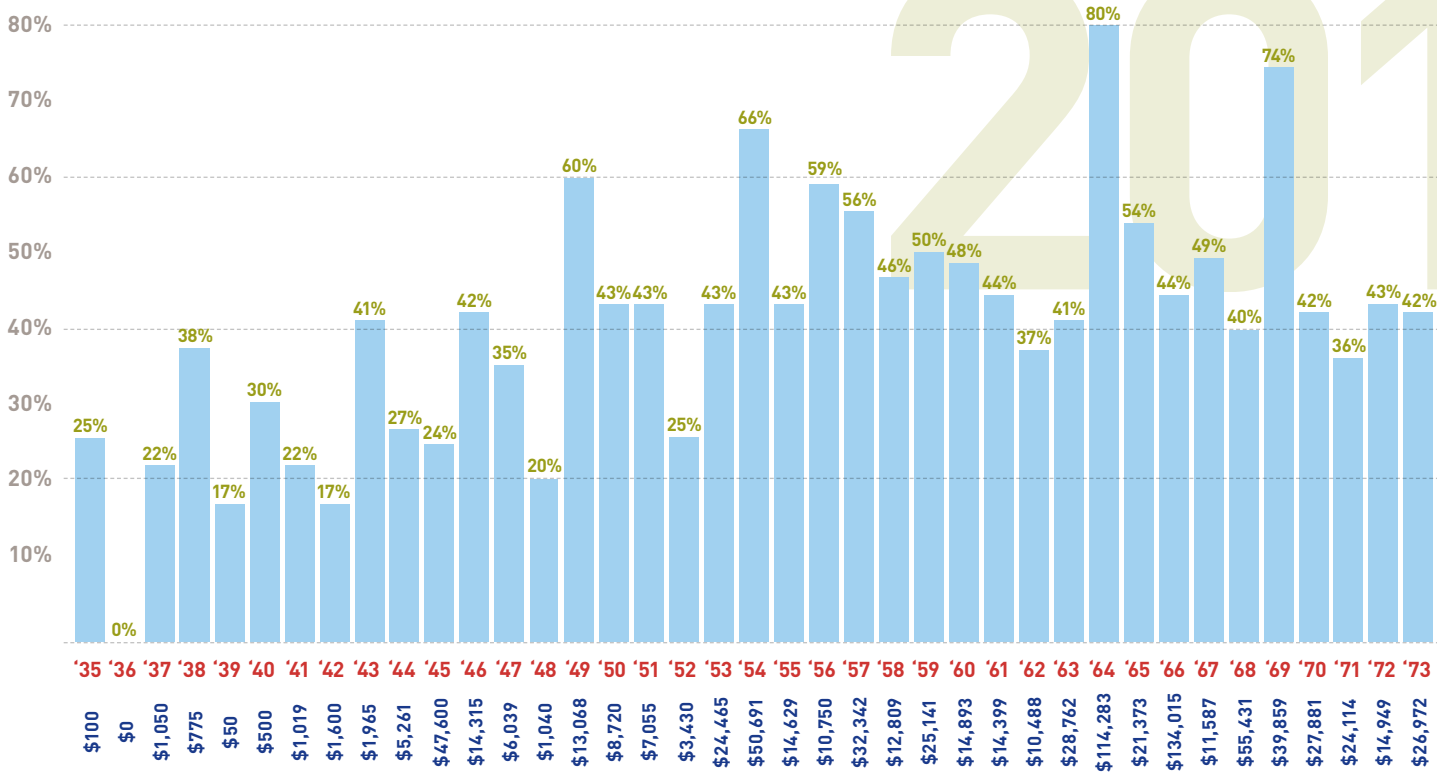

2013-2014 alumnae participation

donors by category

- Foundations 34%
- Trustees (Current) 23%
- Corporations 14%
- Alumnae 12%
- Friends 12%
- Organizations 4%
- Faculty, Staff, Parents and Students 1%