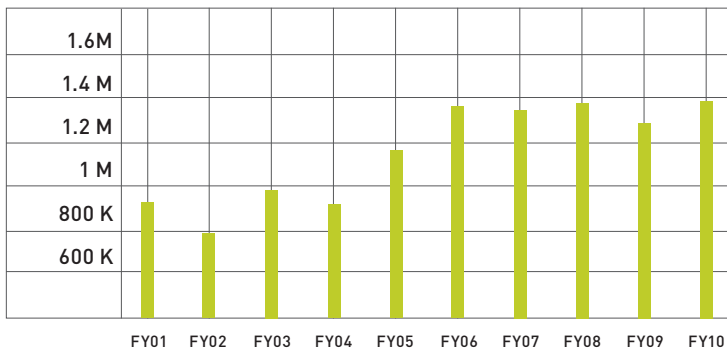

TOTAL GIVING OVER 10 YEARS

TOTAL ALUMNAE GIVING OVER 10 YEARS

ALUMNAE PARTICIPATION

TOP 10 WOMEN'S COLLEGES: 2009 ALUMNAE PARTICIPATION
U.S. NEWS & WORLD REPORT (most recent available)

Founders Day 2010

Alumnae donors to Spelman College made history on April 11, 2010. In response to the Founders Day Challenge, more than 830 online gifts totaling upwards of \$60,000 were made on the 129th anniversary of the founding of the College.