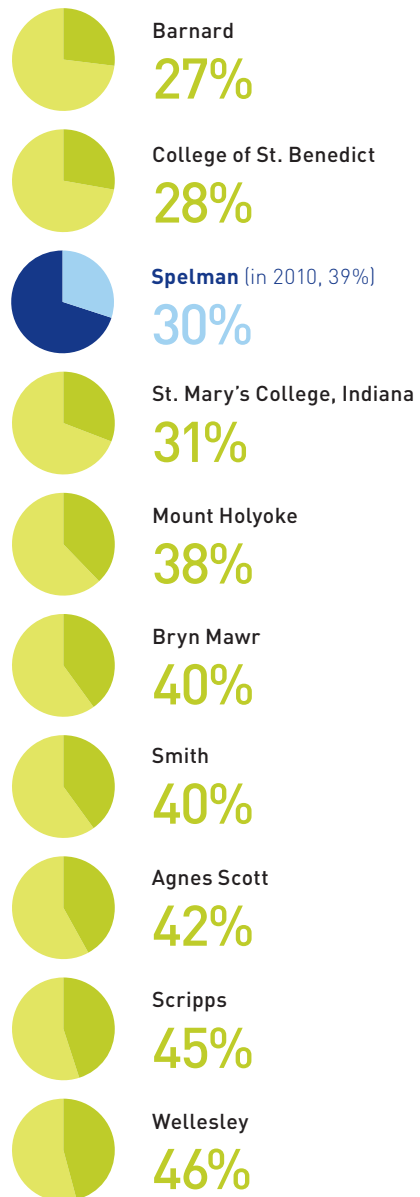

TOTAL GIVING OVER 10 YEARS

TOTAL ALUMNAE GIVING OVER 10 YEARS

ALUMNAE PARTICIPATION

TOP 10 WOMEN'S COLLEGES: 2009 ALUMNAE PARTICIPATION
U.S. NEWS & WORLD REPORT (most recent available)

Founders Day 2010

Alumnae donors to Spelman College made history on April 11, 2010. In response to the Founders Day Challenge, more than 830 online gifts totaling upwards of \$60,000 were made on the 129th anniversary of the founding of the College.