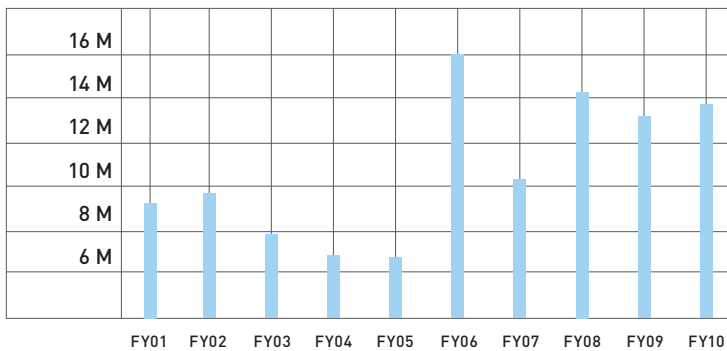

TOTAL GIVING OVER 10 YEARS