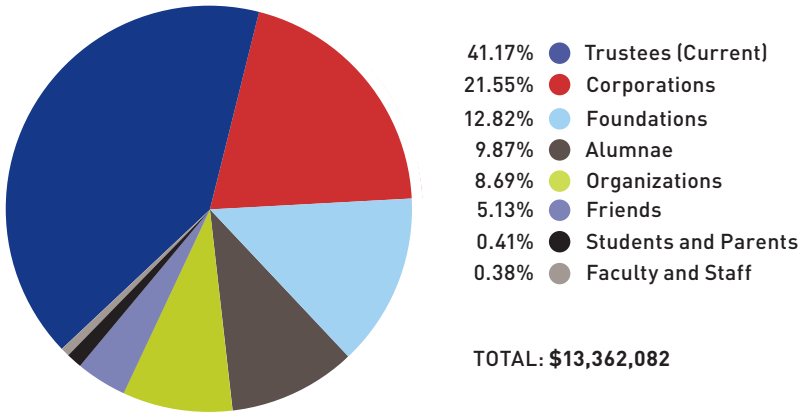

2010 DONOR CATEGORY HONOR ROLL