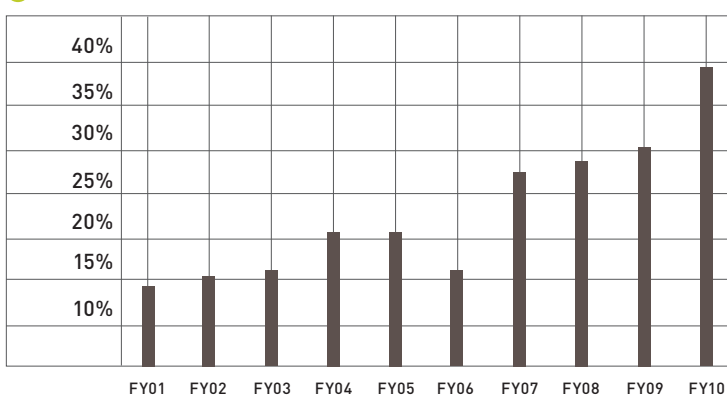

TOTAL GIVING OVER 10 YEARS

TOTAL ALUMNAE GIVING OVER 10 YEARS

ALUMNAE PARTICIPATION

TOP 10 WOMEN'S COLLEGES: 2009 ALUMNAE PARTICIPATION
U.S. NEWS & WORLD REPORT (most recent available)

Founders Day 2010

Alumnae donors to Spelman College made history on April 11, 2010. In response to the Founders Day Challenge, more than 830 online gifts totaling upwards of \$60,000 were made on the 129th anniversary of the founding of the College.