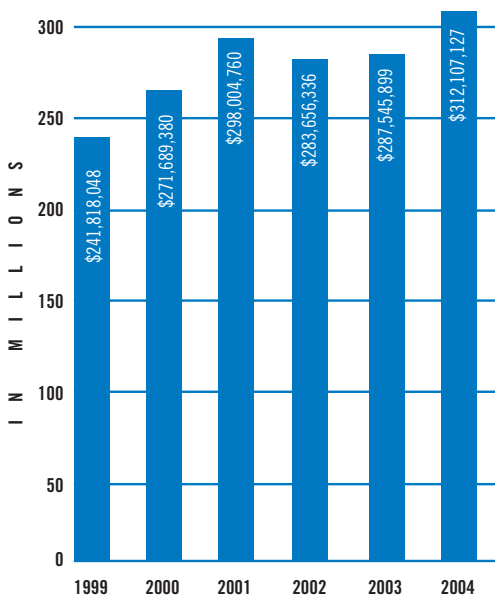

NET ASSETS OF THE COLLEGE