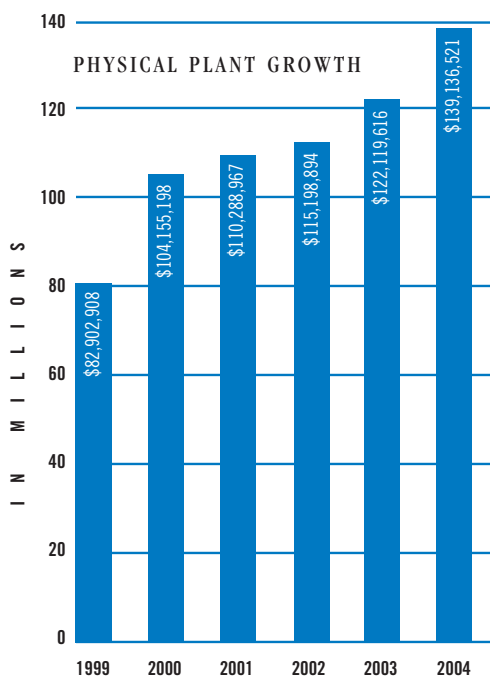

2004	2003
Assets:		
Cash and cash equivalents (including restricted cash of $269,123 in 2004 and $268,482 in 2003)	$ 10,517,614	9,534,144
Student accounts receivable (net of allowance for doubtful accounts of $977,000 and $925,000 in 2004 and 2003, respectively)	984,128	907,826
Grants and other receivables	1,388,376	1,902,973
Contributions receivable	3,514,804	5,420,115
Student notes receivable (net of allowance for doubtful accounts of $1,200,000 in 2004 and 2003)	1,654,559	1,555,022
Investments	244,078,619	219,368,810
Investment in joint venture	6,749,454	6,005,022
Bond issuance costs, net	945,158	1,006,972
Other assets	214,570	224,364
Funds restricted for investment in property and equipment	9,864,544	23,549,998
Property and equipment, net	95,716,301	82,818,162
Total assets	$ 375,628,127	352,293,408
Liabilities:		
Accounts payable and accrued expenses	$ 4,318,846	3,727,436
Accrued compensation and related expenses	3,810,839	3,626,640
Deferred revenue	914,859	949,178
Bonds and note payable	52,552,017	55,039,751
Obligation under capital lease	480,127	—
Advances from Federal government	1,443,758	1,404,504
Total liabilities	63,520,446	64,747,509
Net assets:		
Unrestricted:		
Undesignated	101,334	99,365
Designated by the board of trustees as follows:		
Quasi-endowment	77,020,303	69,988,046
Student loans	167,004	160,209
Retirement of debt	124,887	54,511
Facilities expansion	4,921,291	2,424,104
Investment in property and equipment	53,854,016	53,429,792
Total unrestricted net assets	136,188,835	126,156,027
Temporarily restricted	99,111,895	85,269,231
Permanently restricted	76,806,951	76,120,641
Total net assets	312,107,681	287,545,899
Commitments and contingencies		
Total liabilities and net assets	$ 375,628,127	352,293,408