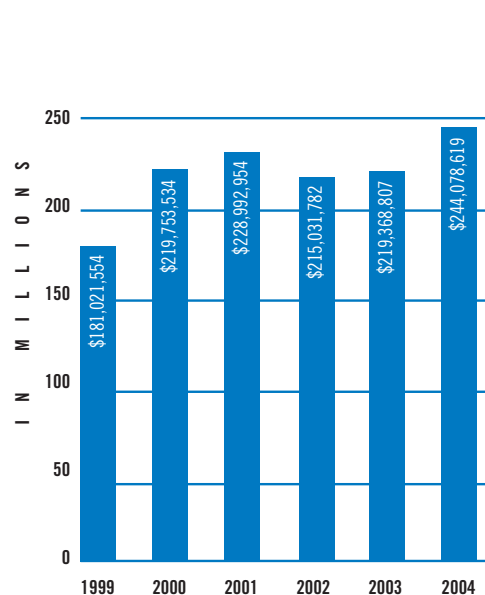

ASSET GROWTH IN ENDOWMENT FUND